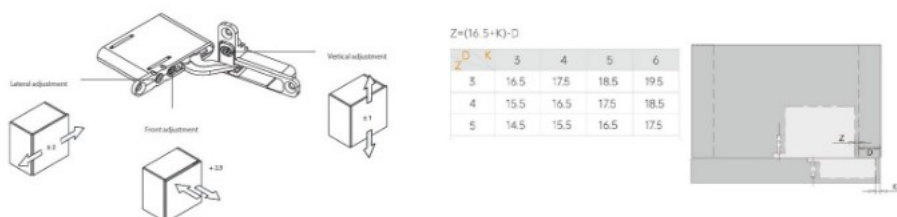

PRODUCT SHEET

Description:

Cabinet Hinge "3D", 105 DG, Soft Close, Zamak, Black, Left, Max Load Capacity: 20 KG per Door

Item number:

15.04.006-0

Units	Box	Carton	HS Code	Barcode
Pcs.	1	100	8302100090	
				5704866508544