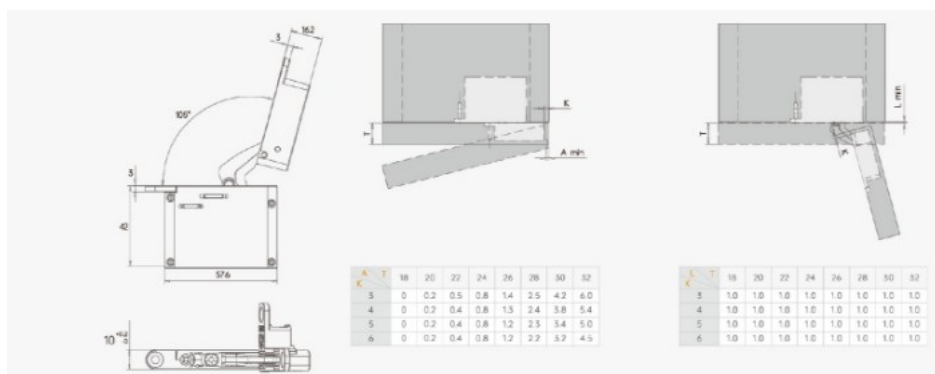

PRODUCT SHEET

Description:

Cabinet Hinge "3D", 105 DG, Soft Close, Zamak, Black, Left, Max Load Capacity: 20 KG per Door

Item number:

15.04.006-0

Units	Box	Carton	HS Code	Barcode
Pcs.	1	100	8302100090	
				5704866508544